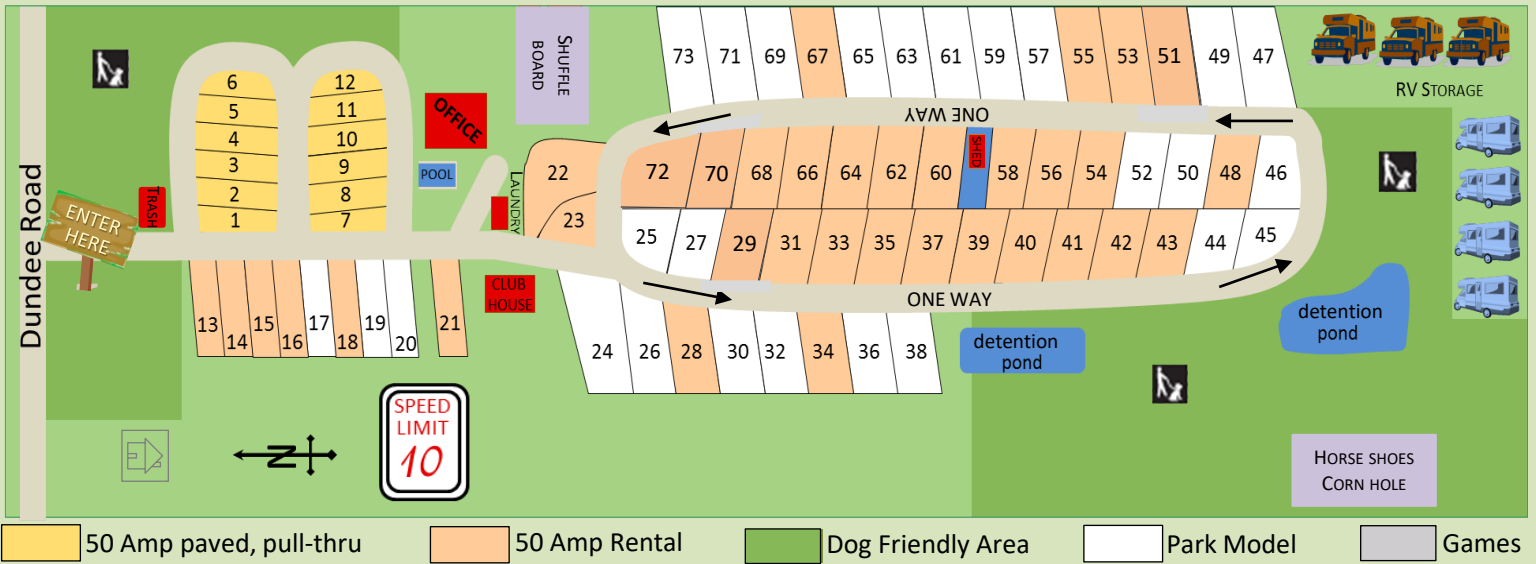

Welcome To East Haven RV Park Guest Guide

Your Site # is:

4320 Dundee Road Winter Haven, FL 33884 • Polk County

Phone: (863) 324-2624 Email: easthavenrvpark@aol.com Website: www.EastHavenRVPark.com

Winter Haven is in the Eastern Time Zone

Thank you for choosing us as your destination for the day, week, month, season or for your permanent home. We are delighted to have you as our guest and we hope you enjoy your stay. If you have any questions or concerns, please call us at **(863) 324-2624** or email us at **EastHavenRVPark@aol.com**.

As you can see, we take pride in East Haven RV Park and we ask, for the safety and convenience of all our guests, that you respect and observe our *Park Regulations* and *Pet Rules*.

For your enjoyment, East Haven RV Park provides seasonal guests with:

- Heated Pool
- Pool Table
- Shuffleboard - covered
- Corn Hole
- Bingo Nights
- Card Nights
- Pot Lucks
- Horse shoes
- Weiner Roasts

For your convenience, Buddy's LP Gas will fill your propane tank(s) on Wednesdays. For them to deliver, sign up on the bulletin board outside the clubhouse or call (863) 289-8948.

If you prefer to fill your own tanks:

- Discount Propane at Sunshine Flea Market (6.0 miles) – Turn right onto Dundee Road (2 miles). Turn right on 27 (4 miles). Sunshine Flea Market is on the right.
- Pilot (9.3 miles) – Turn right onto Dundee Road (2 miles). Turn left onto 27 (7.3). Pilot is on the right.
- Tractor Supply (9.2 miles) - Turn right onto Dundee Road (2 miles). Turn left onto 27 (7 miles). Tractor Supply is on the left (you have to make a U-Turn).

QUIET HOURS 10:00 P.M. – 8:00 A.M.
SEASONAL OFFICE HOURS 9:00 A.M. – 5:00 P.M.
OFF SEASON OFFICE HOURS 10:00 A.M. – 4:00 P.M.

Closed Saturdays & Sundays

Select: **East Haven RV Park WiFi**
Password:

Daily – Weekly – Monthly – Seasonally – Yearly - Permanently